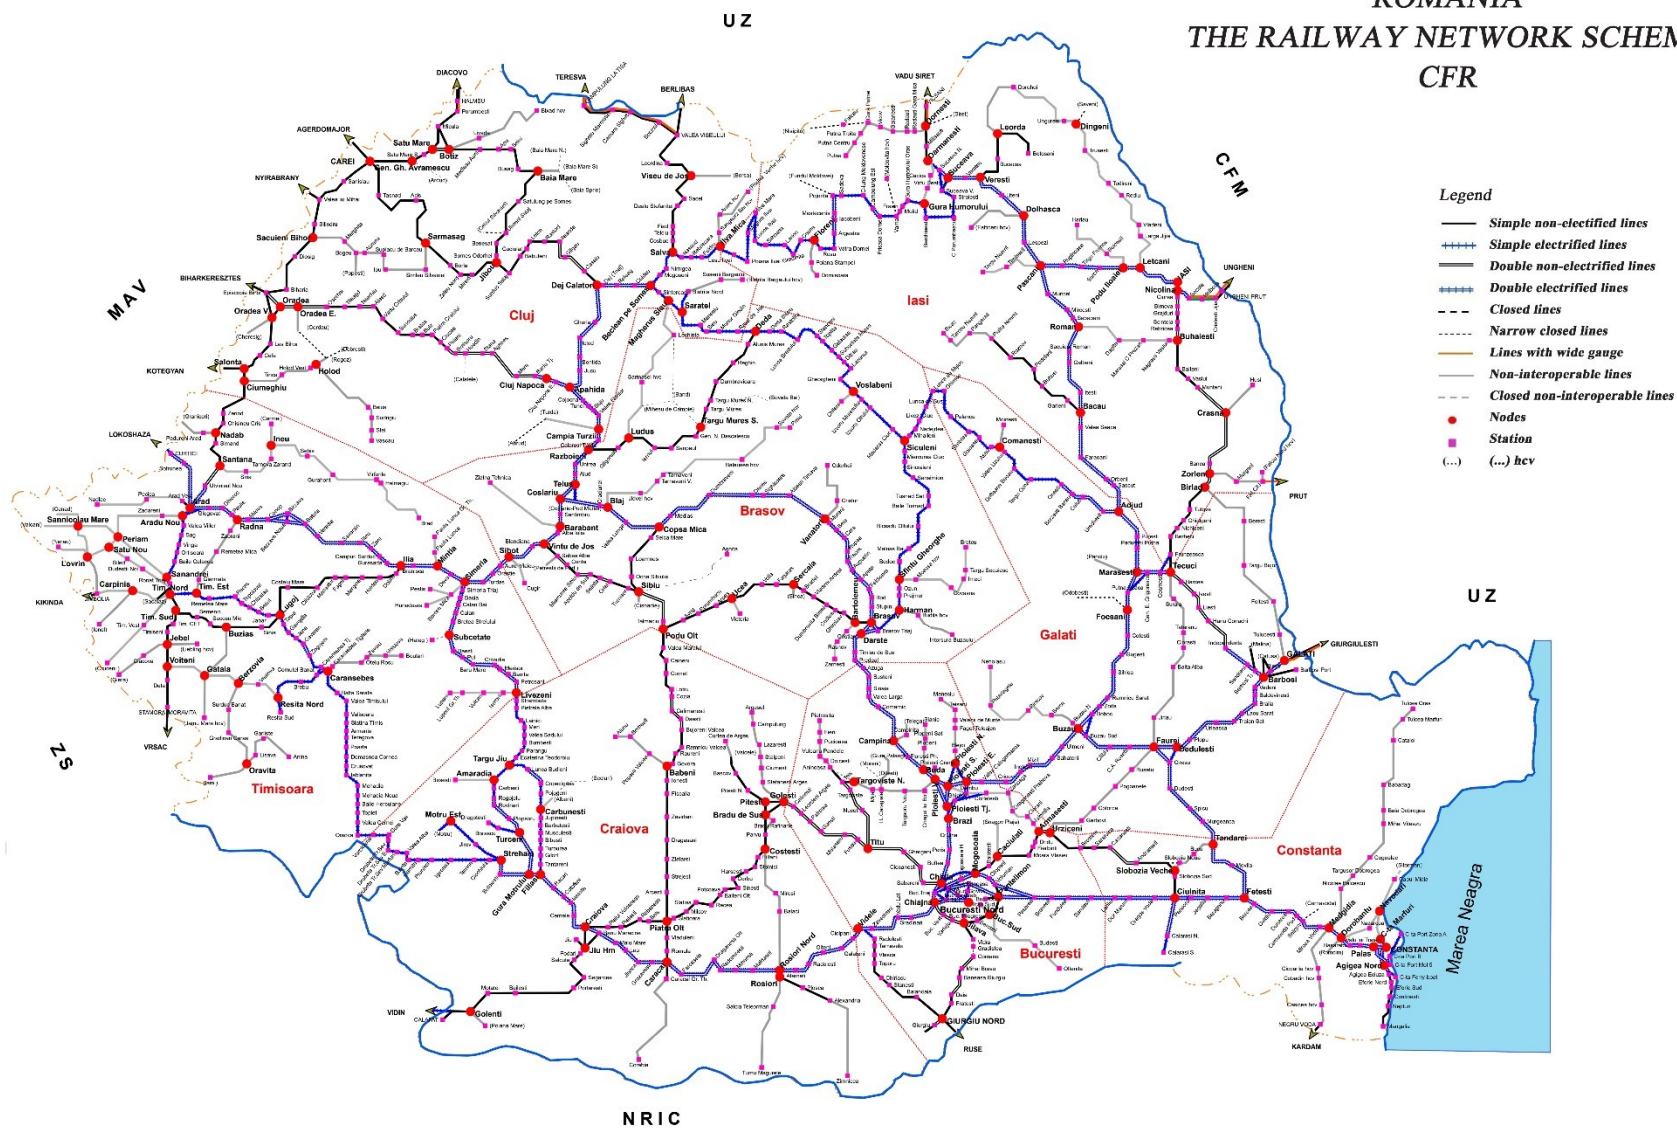

# ROMANIA THE RAILWAY NETWORK SCHEME CFR

- Legend**
- Simple non-electrified lines
  - Simple electrified lines
  - Double non-electrified lines
  - Double electrified lines
  - - - Closed lines
  - - - Narrow closed lines
  - Lines with wide gauge
  - Non-interoperable lines
  - - - Closed non-interoperable lines
  - Nodes
  - Station
  - (...) (...) hcv

Visualization instructions:

Enlarge image: CTRL key + scroll forward (mouse)

Zoom out: CTRL + scroll back (mouse)