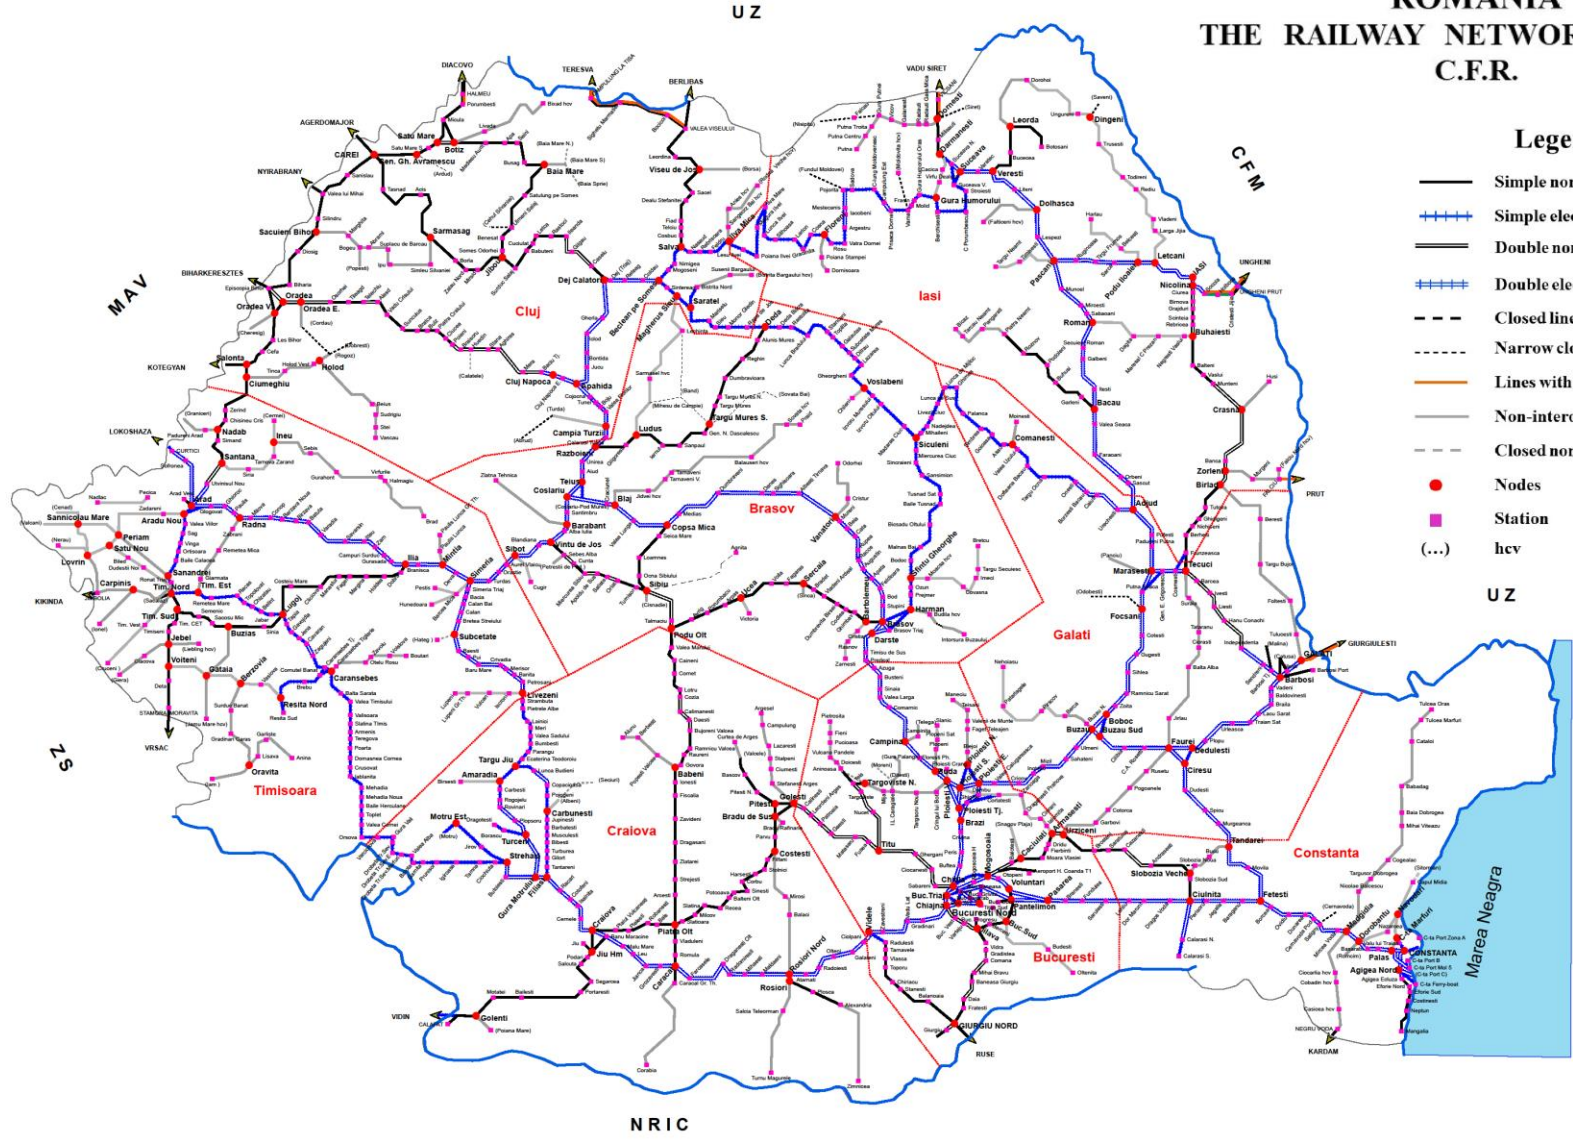

CFR NETWORK STATEMENT 2023

ANNEX 1.a **OVERVIEW MAP OF CFR NETWORK**

Validity: 11.12.2022 – 09.12.2023

Version: 12.0.1

Update: 09.03.2022

COMPANIA NATIONALA DE CAI FERATE CFR SA

ROMANIA THE RAILWAY NETWORK SCHEME C.F.R.

Legend

- Simple non-electrified lines
- Simple electrified lines
- Double non-electrified lines
- Double electrified lines
- Closed lines
- Narrow closed lines
- Lines with wide gauge
- Non-interoperable lines
- Closed non-interoperable lines
- Nodes
- Station
- hcv

Visualization instructions:

Enlarge image: CTRL key + scroll forward (mouse)

Zoom out: CTRL + scroll back (mouse)